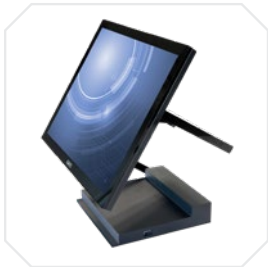

JAZZ

Design & Technology

Slender style with
new technology

AURES presents **JAZZ**, a concept in POS hardware that offers a sleek, timeless design which is perfectly in tune with the AURES spirit.

Available as a classic POS terminal, this hardware solution integrates a motherboard which supports 2 types of processors.

The attractive "Z" shape cast aluminium and zinc structure gives it strength and resilience and has the added benefit of optimum cooling.

With the flexible double hinge design, the PCT Windows compatible touch screen allows for great ease of height and angle adjustment right through to a completely flat position thus catering for all needs.

The small footprint of JAZZ means that it fits into the smallest of areas on the sales counter and so optimises the tightest of spaces.

TOUCH THE DIFFERENCE

JAZZ

Innovative motherboard (miniaturized compact case developed by AURES) Significant reduction in connectivity thanks to USB-C sockets
 Wirelessly connectable and secure associated devices
 Choice of 2 powerful, embedded, mobile and fanless processors
 15" ultra-flat, edgeless display
 Projected multi-touch capacitive panel
 2 x NVMe M2 slots
 Slim Z-shaped structure made of cast aluminium and zinc
 2 colours (black or white)

IN / OUT PORTS	
Serial	2 ports
USB	6 x USB 3.0 (2 on the side) 2 x USB-C One for the motherboard and the processor / another one available
LAN	10/100/1000 Base-T
2 nd screen (digital display)	Supports HDMI, DVI, VGA and Display Port via USB-C
Audio	Integrated loud speaker
Power supply	External +/-19V 65W