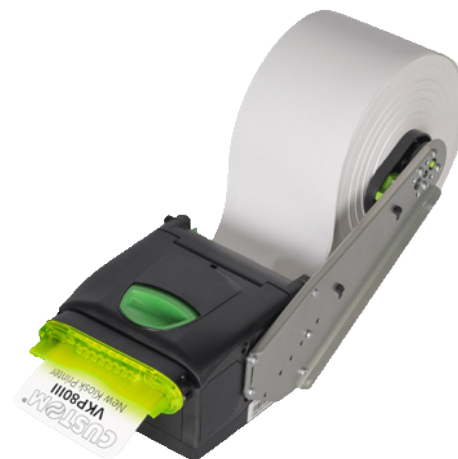

# KOSMOS

Self-Service Kiosk

## Compact self-supporting design

Ultra-stable thanks to its specific compact and self-supporting design, the **KOSMOS** kiosk fits on the floor without any fixings thanks to an adapted stand.

Its design reveals a controlled integration of high quality and high-performance sub-systems, the YUNO 15", 21.5" or 27" touch systems offered in both portrait or landscape mode. Also receipt printing system with presenter/retract function and payment terminals.

# KOSMOS

- Portrait mode: 15", 21.5" or 27"
- Landscape mode: 21.5"
- 3 processors to choose from, J1900, i3 or i5
- 128 GB 2.5" SSD
- PCAP multi-touch panel
- Autonomous or centralized payment terminal (EFT)
- 80 mm thermal receipt printer with presenter and retract function
- 2D barcode reader

## MODEL YUNO KIOSK 15" - 21,5" - 27"

Processor	i5-5350U or i3-5010U Broadwell or Intel Bay trail J1900
RAM	DDR3 SODIMM 4 GB in standard – up to 8 GB
SSD	2.5" 128 GB (2 slots)
LCD	15" TFT (1024 x 768) or 21,5" or 27" TFT (1920 x 1080)
Touchscreen	Flat & Edgeless PCAP Panel