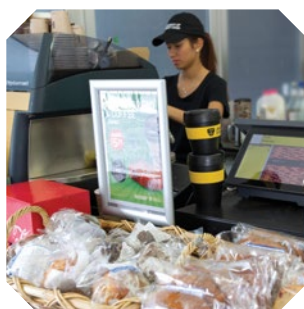

ACCESSORIES

TMC 7000 / 7200 SERIES

integrated Handy POS tablet by AURES

7" Mobile POS

Available in 2 different references, this 7" Mobile POS series offers stylish exclusive design, high performance and low power consumption; it is an ideal tablet in all points of service, especially in the catering and hospitality environments, where its light weight and compact dimensions will optimise its many functionalities.

This ruggedized POS tablet is designed specifically for point of service use, and especially the catering and hospitality sectors. Available in 7" sleek LCD, the **TMC 7000/7200 series** is very light weight but retail hardened, and can be dropped from up to 1.2 m four (about 4 feet).

A 4 or 8 hour battery life allows for use with no recharging made necessary. The TMC 7000 / 7200 feature WIFI, Bluetooth and NFC; 2D Barcode, MSR and smart card readers are an option.

Available with 2 types of anti-fall straps, it will be your mobility best partner on the POS, offering both landscape and portrait data display.